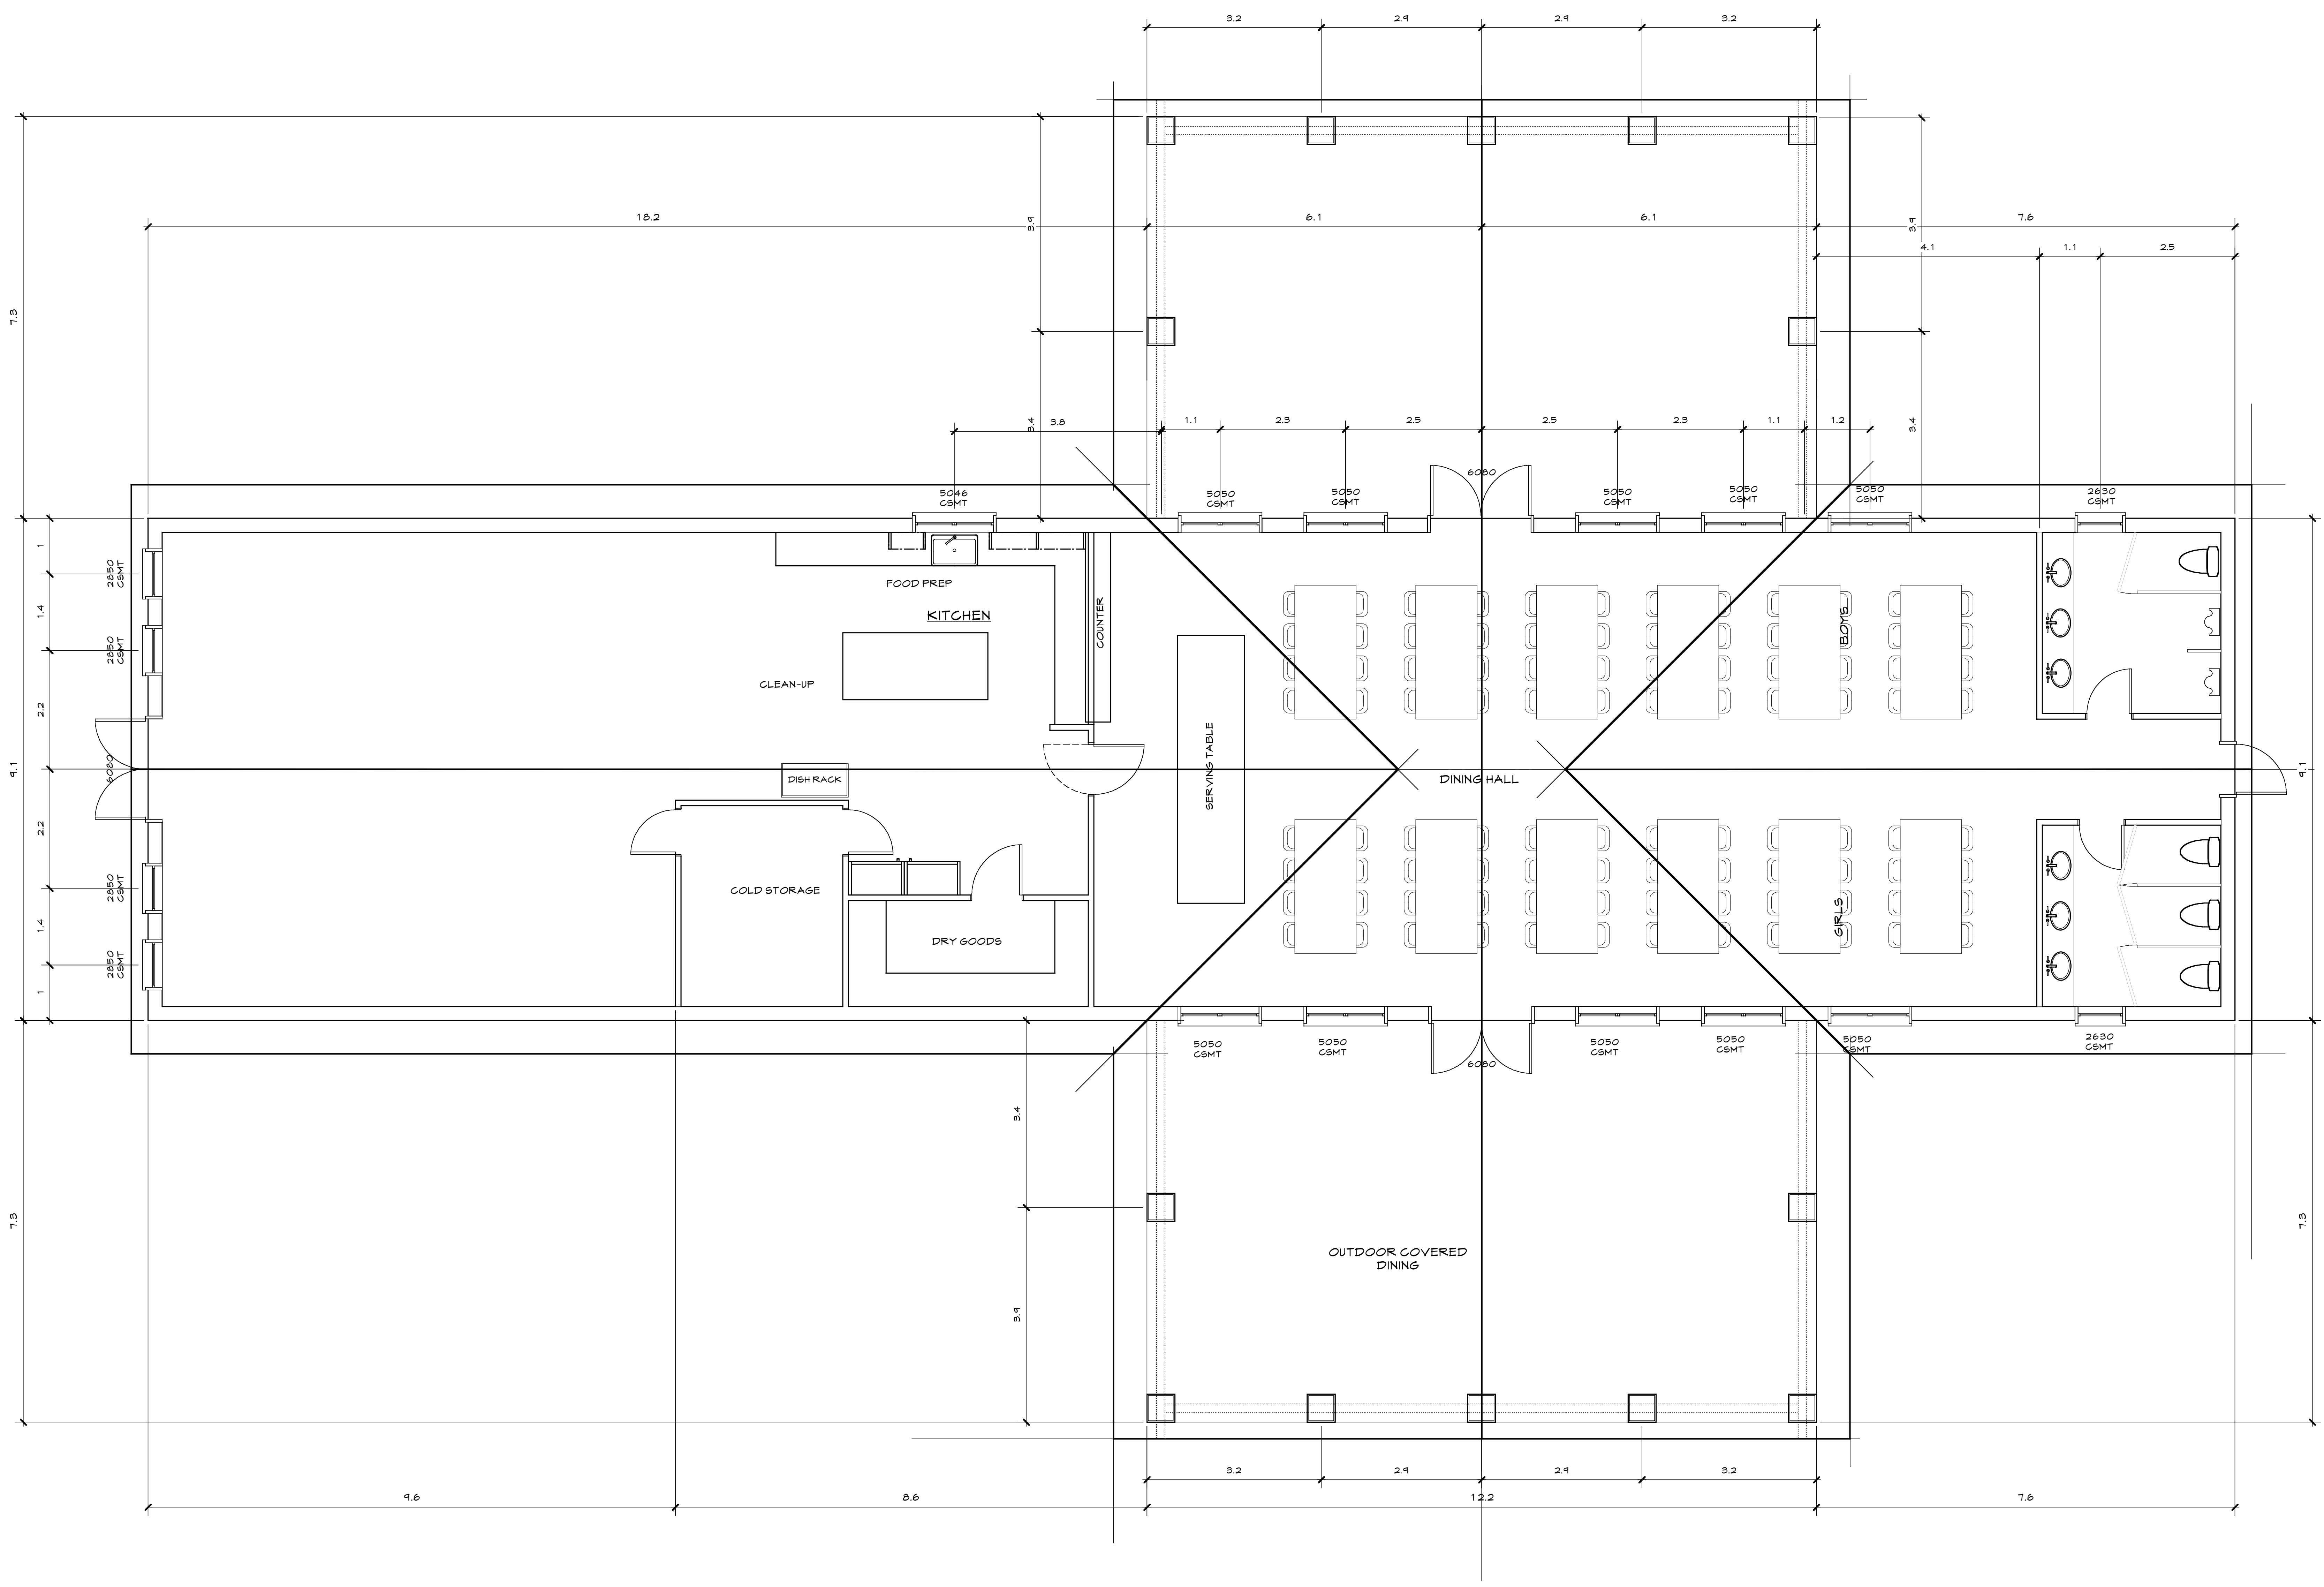

McNeely & Moore
ARCHITECTURE

KENYA ORPHANAGE
KENYA, AFRICA

DINING HALL

JUNE 8, 2004

SHEET

A2.1

DINING HALL

SCALE: 1:48